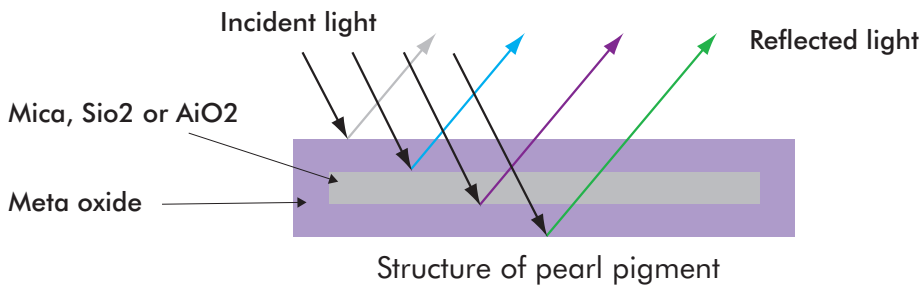

Technical Report

Technical Topics

No.129
(2005.July)

Special Pearl Ink: STELLA Ink (High reflectance and change color by view angle)

Pearl inks are used to provide elegant feeling to prints. STELLA Ink, one of special pearl inks, can provide high reflectance and change color by view angle, which cannot be realized with traditional inks. We are introducing the principle of pearl color generation and grades of the STELLA Ink.

1. Color generating principle of the pearl pigments.

Natural pearl has multiple parallel thin & transparent alternate layers of protein and calcium carbonate, which has different refractive index. Incident light getting into the multiple layers reflects regularly and repeatedly, and interferes each other to make luster of pearls.

2. Interfered light of pearl.

The thickness of the metal oxide layer decides the color of the generated pearl luster. As shown in the equation written under.

$$\text{Wave length of pearlluster} = \text{Thickness of oxide layer} \times \text{refraction of the oxide}$$

According to the above equation, different thickness of the layer makes different pearl color.

This means that one can get various pearl colors, by deciding the thickness of the thickness of the oxide.