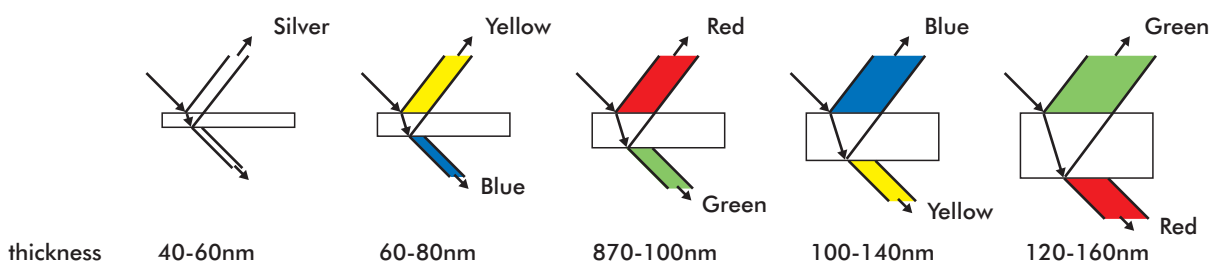

This means that one can get various pearl colors, by deciding the thickness of the thickness of the oxide.