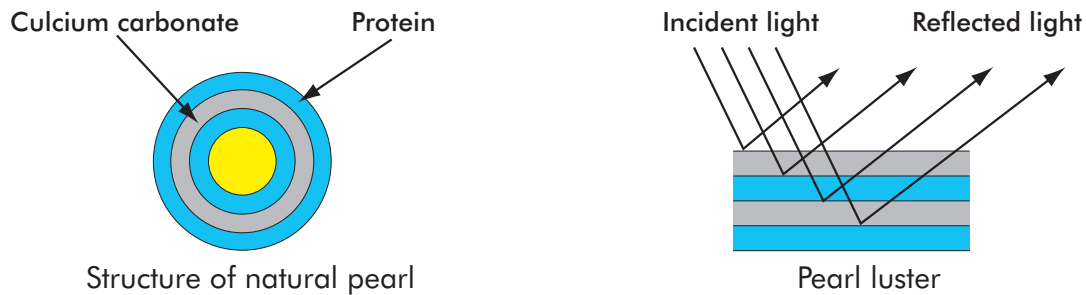

Technical Report

Technical Topics

No.129
(2005.July)

Special Pearl Ink: STELLA Ink (High reflectance and change color by view angle)

Pearl inks are used to provide elegant feeling to prints. STELLA Ink, one of special pearl inks, can provide high reflectance and change color by view angle, which cannot be realized with traditional inks. We are introducing the principle of pearl color generation and grades of the STELLA Ink.

1. Color generating principle of the pearl pigments.

Natural pearl has multiple parallel thin & transparent alternate layers of protein and calcium carbonate, which has different refractive index. Incident light getting into the multiple layers reflects regularly and repeatedly, and interferes each other to make luster of pearls.

Spotting metal oxide thin layers, such as titanium oxide and iron oxide, on flakes of mica, SiO₂ or AlO₂, makes pearl pigment, as observed in natural pearl. Transparent thin layers of metal oxides cause multiple reflection and interference, and provide pearl luster.

According to the above equation, different thickness of the layer makes different pearl color.

This means that one can get various pearl colors, by deciding the thickness of the thickness of the oxide.